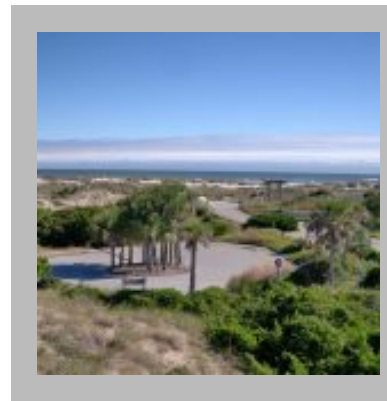

721 Shoals Watch Way

Details

Address : 721 Shoals Watch Way, Bald Head Island Nc, 28461

Price : \$1,195,000

Description

Perched high on the very tip end of the dune ridge, overlooking Cape Fear and Frying Pan Shoals in a way offered by no other property on the island, indeed like no other property in the state of North Carolina, rests 721 Shoals Watch. Imagine the possibilities of a home located literally at Lands End, with commanding, elevated views of both South Beach and East Beach, exactly at the point of the dune ridge that forms the "Cape of Fear"! Imagine the sweeping sunrise views to the east surpassed only by stunning sunset views to the west from the high ridge homesite located overlooking one of the three great capes of North Carolina. Such a truly unique opportunity is available only at Cape Fear and only at 721 Shoals Watch on Bald Head Island!