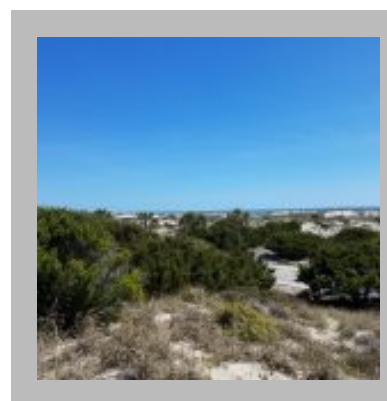

721 Shoals Watch Way

Details

Address : 721 Shoals Watch Way, Bald Head Island Nc, 28461

Price : \$1,195,000

Description

Perched high on the very tip end of the dune ridge, overlooking Cape Fear and Frying Pan Shoals in a way offered by no other property on the island, indeed like no other property in the state of North Carolina, rests 721 Shoals Watch. Imagine the possibilities of a home located literally at Lands End, with commanding, elevated views of both South Beach and East Beach, exactly at the point of the dune ridge that forms the "Cape of Fear"! Imagine the sweeping sunrise views to the east surpassed only by stunning sunset views to the west from the high ridge homesite located overlooking one of the three great capes of North Carolina. Such a truly unique opportunity is available only at Cape Fear and only at 721 Shoals Watch on Bald Head Island!