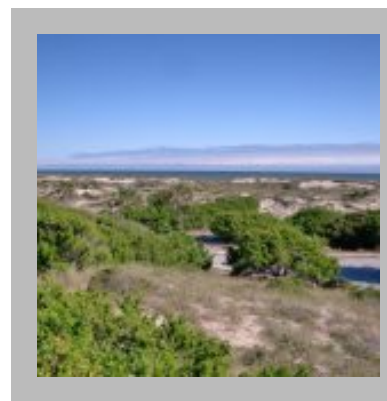

721 Shoals Watch Way

Details

Address : 721 Shoals Watch Way, Bald Head Island Nc, 28461

Price : \$1,195,000

Description

Perched high on the very tip end of the dune ridge, overlooking Cape Fear and Frying Pan Shoals in a way offered by no other property on the island, indeed like no other property in the state of North Carolina, rests 721 Shoals Watch. Imagine the possibilities of a home located literally at Lands End, with commanding, elevated views of both South Beach and East Beach, exactly at the point of the dune ridge that forms the "Cape of Fear"! Imagine the sweeping sunrise views to the east surpassed only by stunning sunset views to the west from the high ridge homesite located overlooking one of the three great capes of North Carolina. Such a truly unique opportunity is available only at Cape Fear and only at 721 Shoals Watch on Bald Head Island!