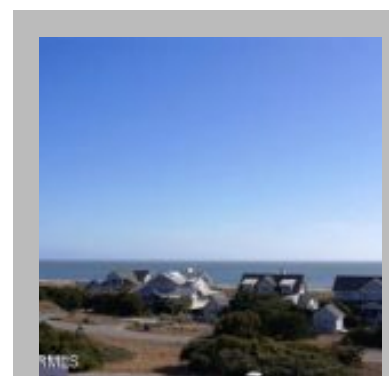

3 Thistle Ridge

Details

Address : 3 Thistle Ridge, Bald Head Island
Nc, 28461

Price : \$1,195,000

Description

Savor SPECTACULAR panoramic Atlantic seascapes-including Frying Pan Shoals- from the pinnacle of Bald Head Island's Dune Ridge. Cleared and ready for you to build your beach haven, this home site- nestled in back into the Maritime Forest Reserve- offers plenty of sunshine, soothing breezes and delightful birdsong. Enjoy convenient access to the beach, shops, clubs, Conservancy and all the Island has to offer AND the peace and privacy that come from living above it all.