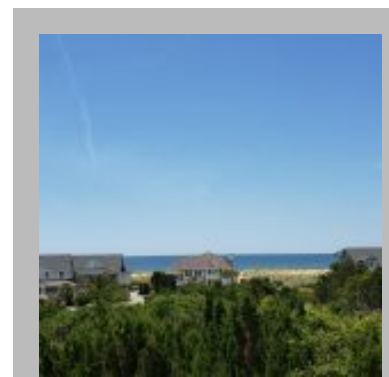

3 Thistle Ridge

Details

Address : 3 Thistle Ridge, Bald Head Island
Nc, 28461

Price : \$1,195,000

Description

Savor SPECTACULAR panoramic Atlantic seascapes-including Frying Pan Shoals- from the pinnacle of Bald Head Island's Dune Ridge. Cleared and ready for you to build your beach haven, this home site- nestled in back into the Maritime Forest Reserve- offers plenty of sunshine, soothing breezes and delightful birdsong. Enjoy convenient access to the beach, shops, clubs, Conservancy and all the Island has to offer AND the peace and privacy that come from living above it all.